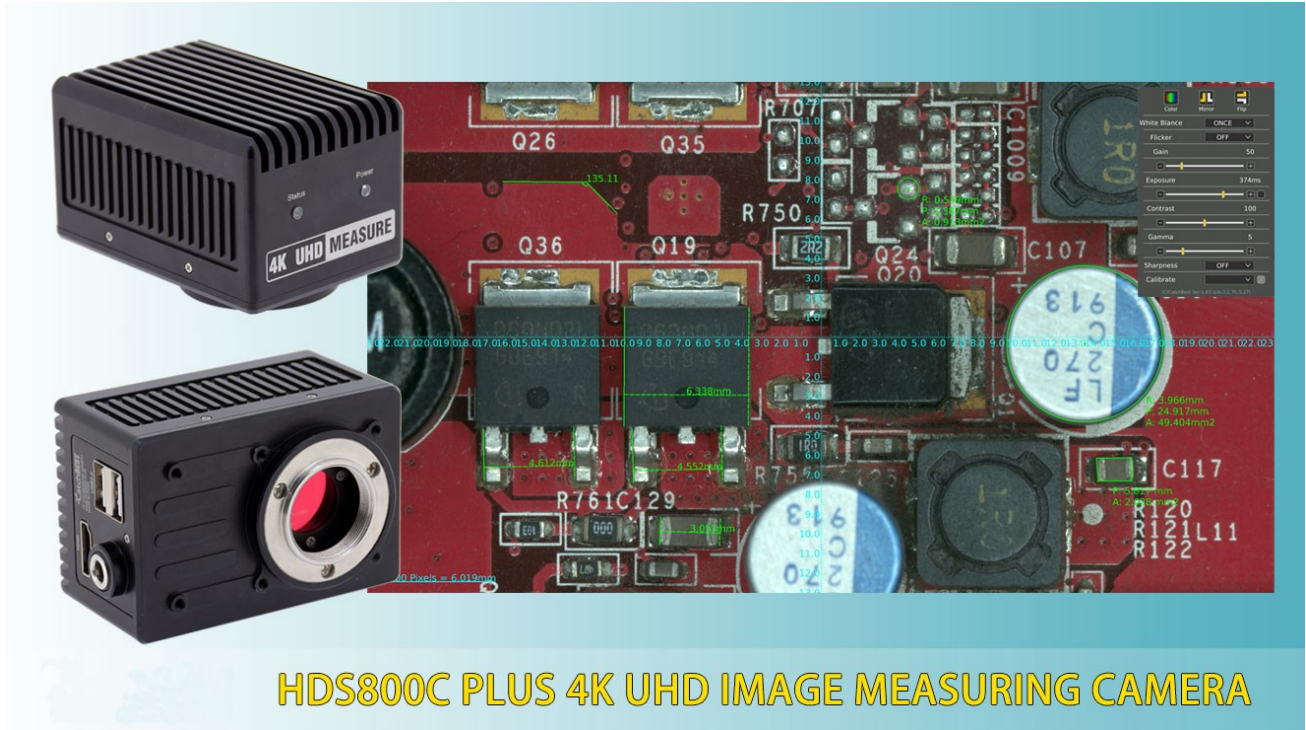

HDS800C PLUS 4K UHD Image Measuring Camera

HDS800C PLUS 4K UHD IMAGE MEASURING CAMERA

Introduction

As the 4K resolution UHD Screen become more and more popular, HDMI camera with 1080P resolution cannot effectively take advantage of 4K HD displays to show the fineness of images. Based on the latest HD high speed CMOS image sensor, the FPGA hardware image processing and HDMI V1.4 version interface regulation, we have released the HDS800C PLUS 4K UHD HDMI image Measuring camera.

HDS800C PLUS 4K UHD image Measuring camera has adopted high sensitivity 1/1.9 inch 8.3MP Sony CMOS image sensor, pixel size 1.85um, the camera has high dynamic range, high sensitivity and excellent thermal noise suppression features. The camera outputs 4K resolution of 3840 x2160 pixels, the resolution is 4 times as 1080P cameras, maximum frame rate is 30fps, no compression, no interpolation, transmission bandwidth is 5.97 Gb/s. The Camera can be connected to 4K UHD Screen via HDMI interface, it also can be connected to HDMI image acquisition card, support plug and play. The captured images will be saved to USB flash drive with BMP format, the camera supports USB flash drive up to 32 GB. 4K UHD Measure camera can ensure every detail is not to be missed.

HDS800C PLUS has been upgraded on the basis of HDS800C and can be controlled by a wireless mouse, the operation is simple and quick, a variety of parameters can be quickly adjusted, like cross hair overlay, image flip, freezing, captured images playback. This camera has been updated with many measurement functions, like point, line, circle, rectangle, annulus, polygon, polyline, angle, double circle, distance from point to line, concentric